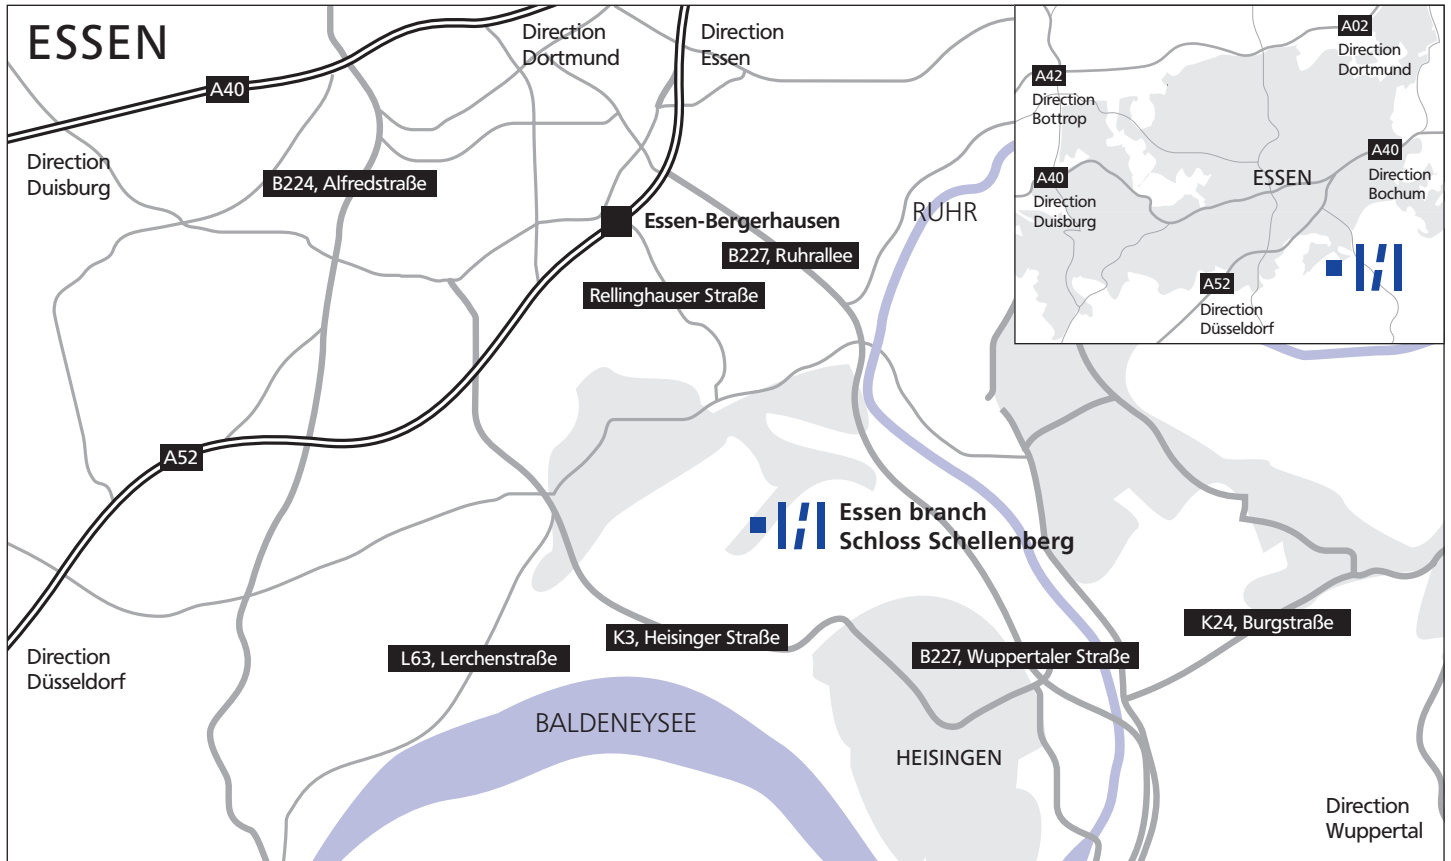

Mieschke Hofmann und Partner (MHP)

Business Center (BC) West
Essen branch, Schloss Schellenberg

Driving directions from A40: (coming from Dortmund)

- Leave A40 at junction Essen-Ost onto A52 in direction Düsseldorf.
- Leave A52 at junction Essen-Bergerhausen in direction Ruhrallee, B227. Continue for 3 km.
- Then turn right into Sartoriusstraße and after 50 m left into Schellenbergstraße.
- After 500 m you will reach Schloss Schellenberg.
- To get to the MHP parking space please pass the castle, then turn left into Renteilichtung. After 500 m you will find driveway on the left leading to the carpark.

Driving directions from A52: (coming from Düsseldorf)

- Leave A52 at junction Essen-Bergerhausen in direction Ruhrallee, B227. Continue for 3 km.