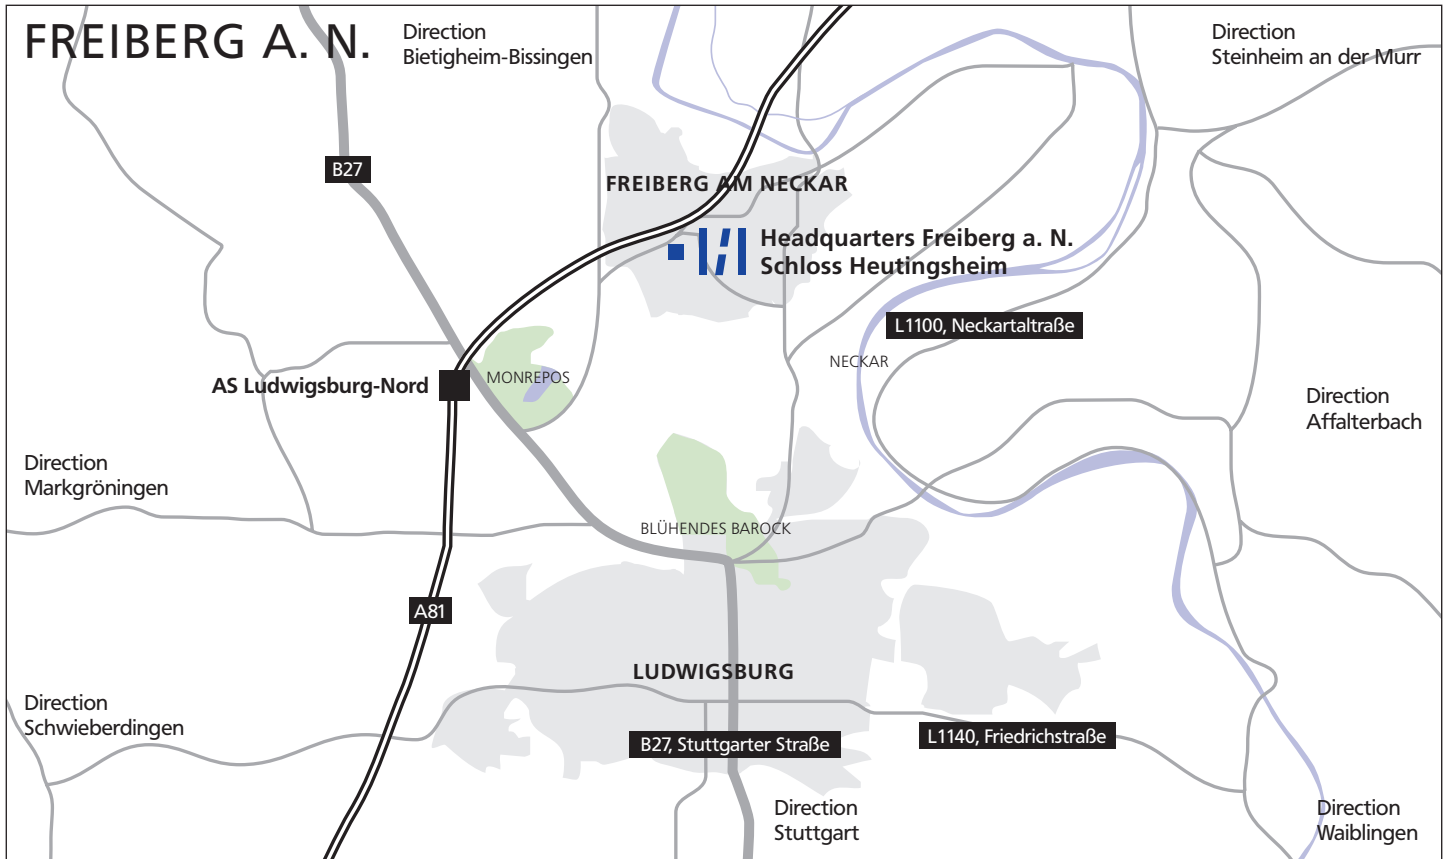

Mieschke Hofmann und Partner (MHP)

Business Center (BC) South-West
Headquarters Freiberg am Neckar, Schloss Heutingsheim

Driving directions from A81: (coming from Stuttgart or Heilbronn)

- Leave **A81** at junction **Ludwigsburg-Nord**.
- Drive in direction **Ludwigsburg, B27**.
- Continue for 1 km and turn left onto **L1138**, direction **Freiberg a. N.**
- After 2,5 km leave **L1138** and turn right, after the roundabout, into **Weidengasse**. On **Weidengasse** turn left into **Schlossstraße**. You have arrived at your destination.

Driving directions from B27: (coming from Stuttgart/Ludwigsburg)

- From **Stuttgart** follow **B27** direction **Ludwigsburg**.
- After entering **Ludwigsburg** follow **B27** direction **Bietigheim**.
- After leaving **Ludwigsburg** take the first opportunity right direction **Freiberg a. N.**