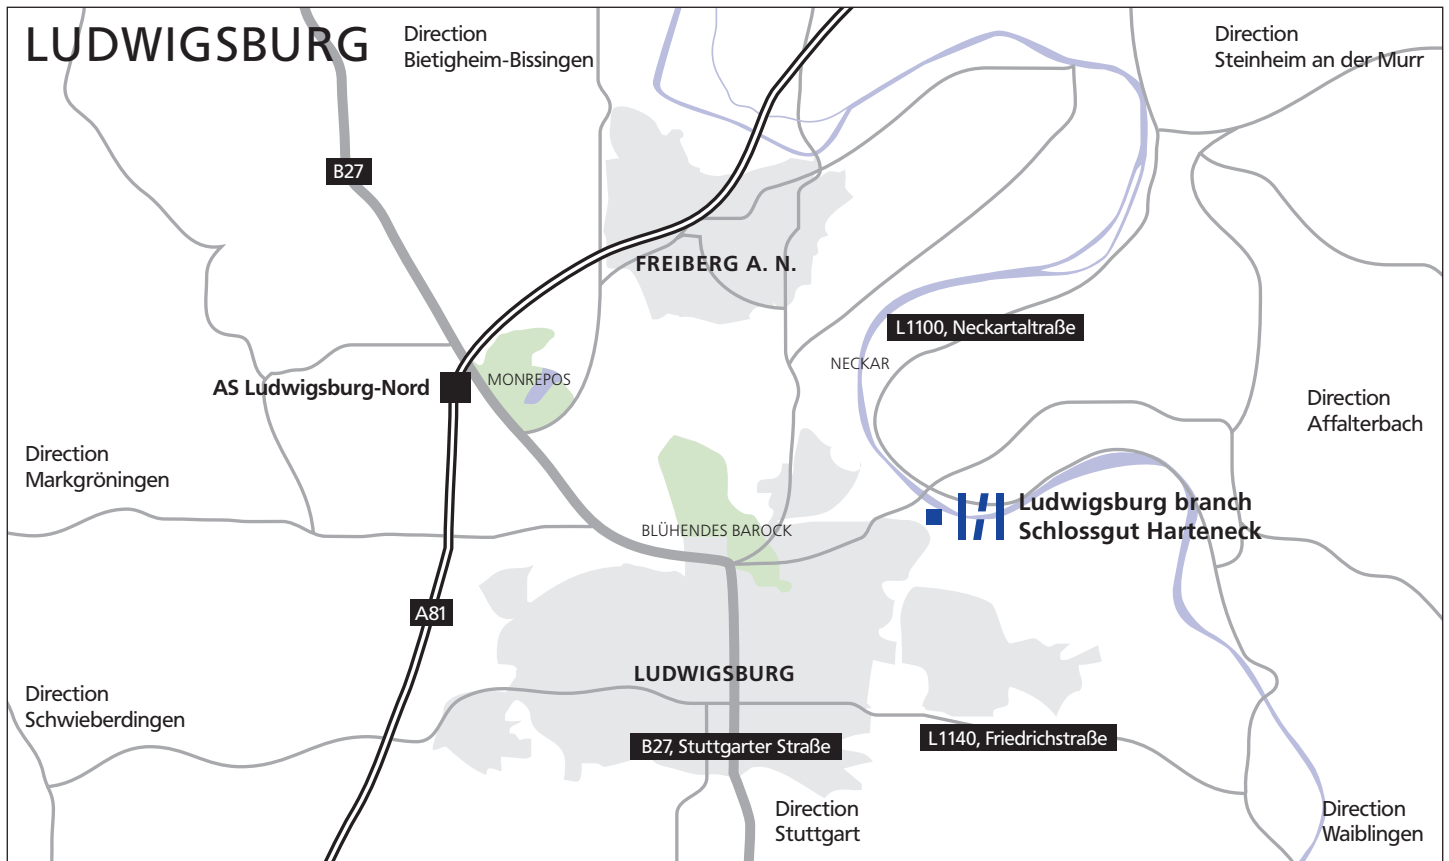

Mieschke Hofmann und Partner (MHP)

Business Center (BC) Application Management
Ludwigsburg branch, Schlossgut Harteneck

Driving directions from A81:

(coming from Stuttgart or Heilbronn)

- Leave **A81** at junction **Ludwigsburg-Nord**.
- Turn right onto **B27**, direction **Ludwigsburg (Egolsheim)**.
- Continue on **B27** until **Marbach a. N.** (Frankfurter Str. – Heilbronner Str. – Marbacher Str.).
- Just before **Neckarbrücke (Neckarweiningen)** turn right into **Gemsenbergstraße** direction **Heilbad/Freibad** and follow signs **Jugendherberge**.
- After the 180° curve continue to **Schlossgut Harteneck** and then follow the MHP-signs to the castle.

Driving directions from B27:

(coming from Stuttgart)

- From **Stuttgart** follow **B27** direction **Ludwigsburg**.
- After entering Ludwigsburg follow **B27 (Stuttgarter Straße)** head straightforward.
- After 1,5 km turn right into **Marbacher Straße**, direction **Marbach a. N.**