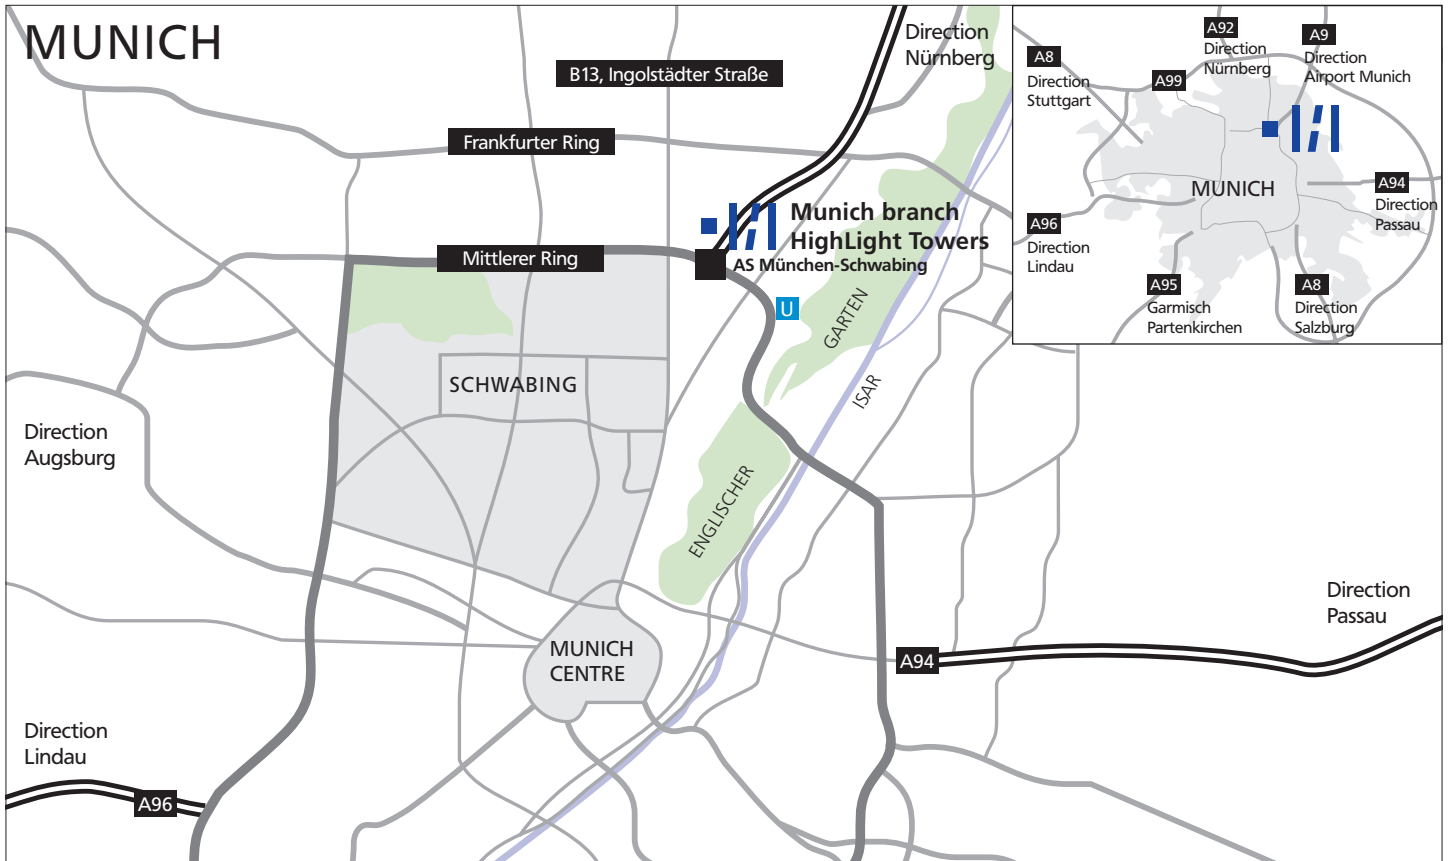

# Mieschke Hofmann und Partner (MHP)

Business Center (BC) South  
Munich branch, HighLight Towers

## Driving directions with car from A9: (coming from Nürnberg)

- Leave at junction München-Schwabing .
- Continue on Schenkendorfstraße.
- Continue onto München-Schwabing, Mittlerer Ring West.
- Just before Aral Tankstelle turn right into Lyonel-Feiningger-Straße.
- After 20 m turn right into Mies-van-der-Rohe-Straße. You have arrived at your destination.

## Driving directions with Underground: (coming from Munich Center)

- Underground stop U6, Nordfriedhof: 6 minutes on foot  
Journey time to Münchener Freiheit: 3 minutes  
Journey time to Marienplatz: 9 minutes
- Bus stop 123 bus, Mies-van-der-Rohe-Straße: 2 minutes on foot  
Journey time to Münchener Freiheit: 11 minutes
- Stop tram 23 (2006), Park City Schwabing: 5 minutes on foot  
Journey time to Münchener Freiheit: 6 minutes