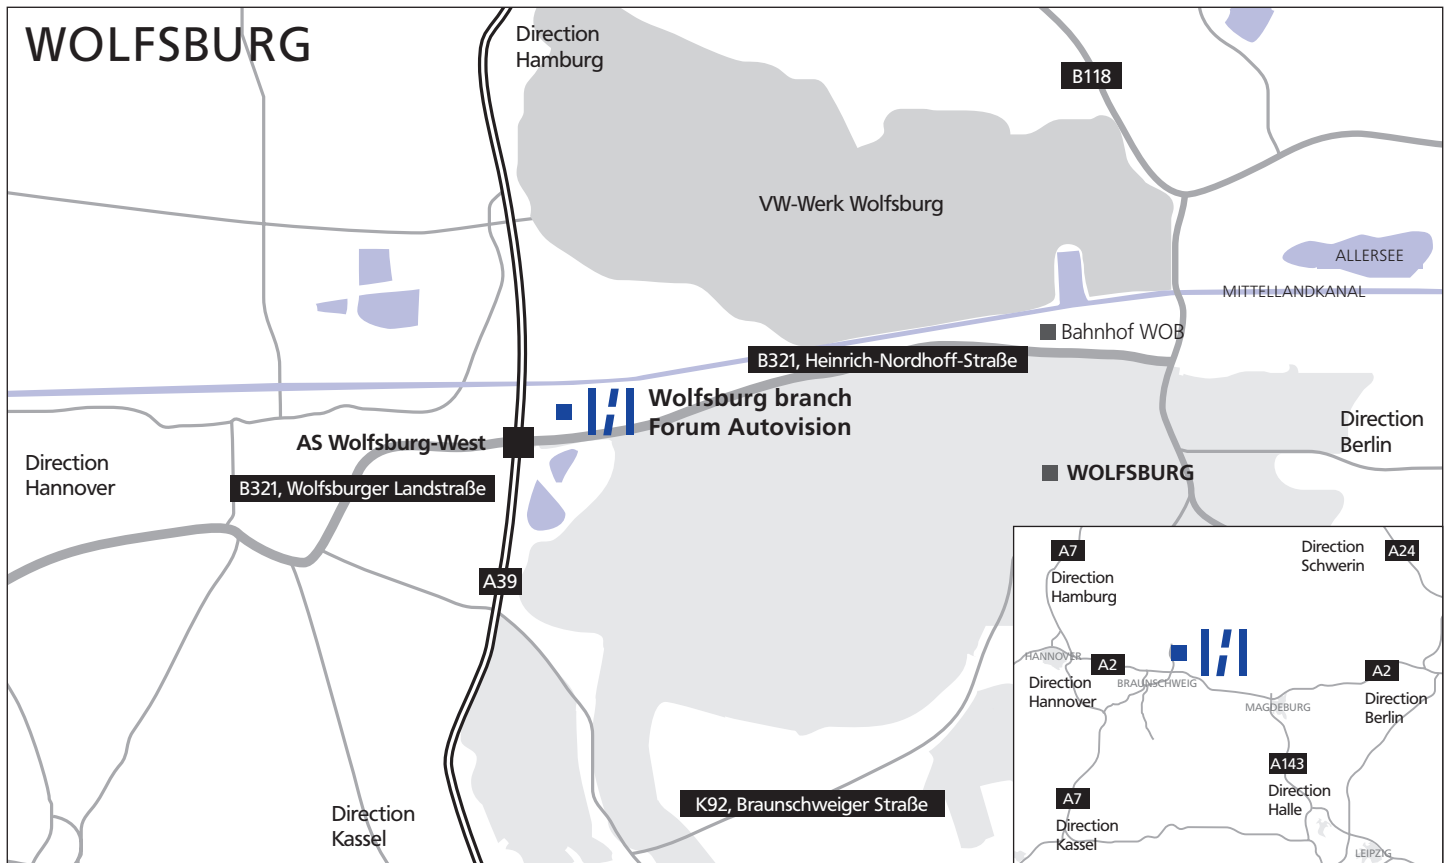

# Mieschke Hofmann und Partner (MHP)

Business Center (BC) North  
Wolfsburg branch, Forum Autovision

## Driving directions from A2: (coming from Frankfurt)

- Following direction **Berlin, Hannover, Wolfsburg**. At the junction **Braunschweig-Hansestraße** change follow the **A2** direction **Berlin, Flughafen, Wolfsburg** and continue for 14 km.
- Leave **A2** at junction **Wolfsburg/Königsutter** and follow the **A39** direction **Wolfsburg**. Leave **A39** at junction **Wolfsburg-West** in direction **Wolfsburg, Autostadt** and join **Heinrich-Nordhoff-Straße (L321)**.

## Driving directions from A39: (coming from Hannover or Berlin)

- Leave **A39** at junction **Wolfsburg-West** in direction **Autostadt** and join **Heinrich-Nordhoff-Straße (L321)**.
- Stay on **Heinrich-Nordhoff-Straße** for 1 km, then after the traffic light turn left into **Major-Hirst-Straße**.
- Continue for 500 m, at the roundabout take 2nd exit onto **Major-Hirst-Straße**. After 100 m you have arrived at your destination.