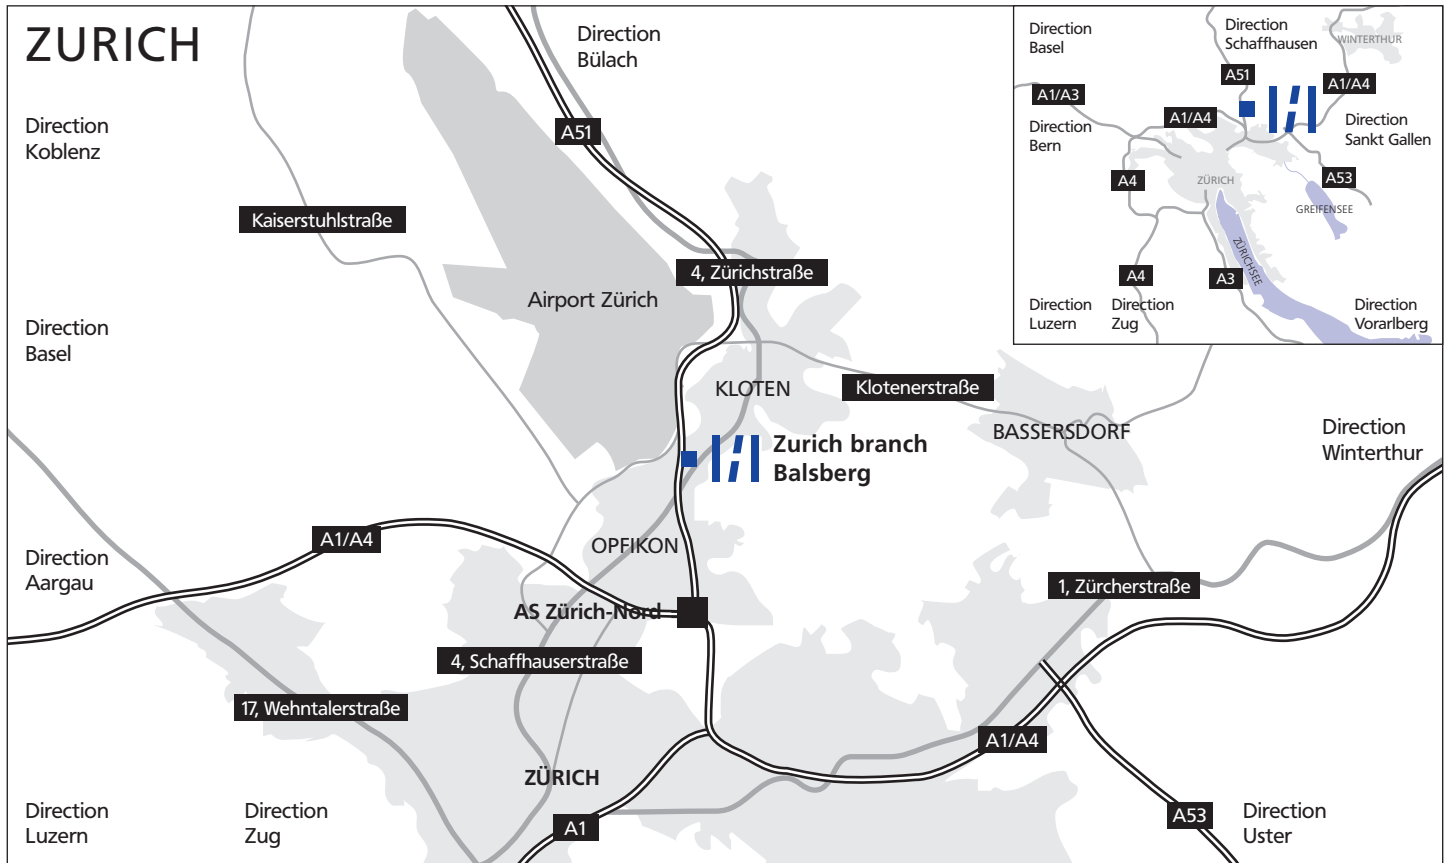

Mieschke Hofmann und Partner (Schweiz) AG

Business Center (BC) Schweiz
Zurich branch, Balsberg

Driving directions from A51: (coming from Stuttgart/Schaffhausen)

- Leave **A51** at junction **Flughafen** in direction **Werft** onto **Butzenbühlstraße**. Follow for 570 m.
- Enter the roundabout and leave at the 2nd exit into **Werftstraße**. After 30 m enter the roundabout and leave at the 1st exit into **Balz-Zimmermann-Straße**.
- Stay on **Balz-Zimmermann-Straße** and follow for 300 m. You have arrived at your destination.

Driving directions from A1: (coming from München or Basel)

- Leave **A1** at junction **Zürich-Nord** in direction **Flughafen, Bülach, A51** and continue in direction **Dreieck Zürich-Nord**. Continue for 800 m in direction **Opfikon**.
- Leave **A51** at junction **Glattbrugg** in direction **Opfikon, Glattbrugg, Kloten** and join **Schaffhauserstraße**. Continue for 500 m.
- Leave **Schaffhauserstraße** and turn left into **Balz-Zimmermann-Straße** and follow for nearly 10 m. You have arrived at your destination.